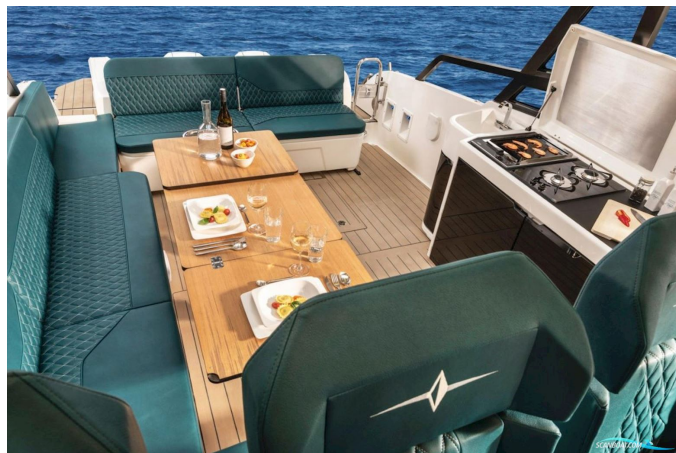

Bavaria 33 Vida

1,909,687.00 DKK

Specifications

Catalog No.	BK3826
Year	2024
Launched the 1st time	Ny
Length	9,93
Width	3,43
Weight	
Depth (min / max)	0,94
Engine manufacturer	2 x Mercury V8 250 incl. Activ
Horsepower	500
Hours	
Fuel tank	700
Water Tank	200
Number of cabins / sleeping accommodations	1/2
Headroom	
Boat change possible	ja nyere
Location	Ab værft

Bavaria 33 Vida

1,909,687.00 DKK

Description

The BAVARIA VIDA 33 is available in two versions, an open version and a hardtop version. & Nbsp; The foreship also offers two layout variants. The choice is between a flat front deck with space for a generous sun deck and a lounge area at the bow with a cocktail table and sofa space for six people. On long weekends, a double berth under deck provides maximum comfort and can also be used as a seating area. This makes the BAVARIA VIDA 33 not only a dynamic day cruiser, but also the ideal weekend. Enjoy with full force sporty handling, a cool design, plenty of space in the cockpit and all opportunities to enjoy the sun on the sea - all this is offered by the 11 m long BAVARIA VIDA 33, the first day cruiser with outboard motor from BAVARIA YACHTS. The hard top provides protection and light at the same time. An optional hydraulic submersible bathing platform is available for comprehensive swimwear. The best place to be. The L-shaped seating area with a large cockpit table on the starboard side invites guests to sit down for lunch .. Lunch comes from the pantry on the port side of the cockpit. A refrigerator, a gas stove, a sink and plenty of work surfaces and storage space